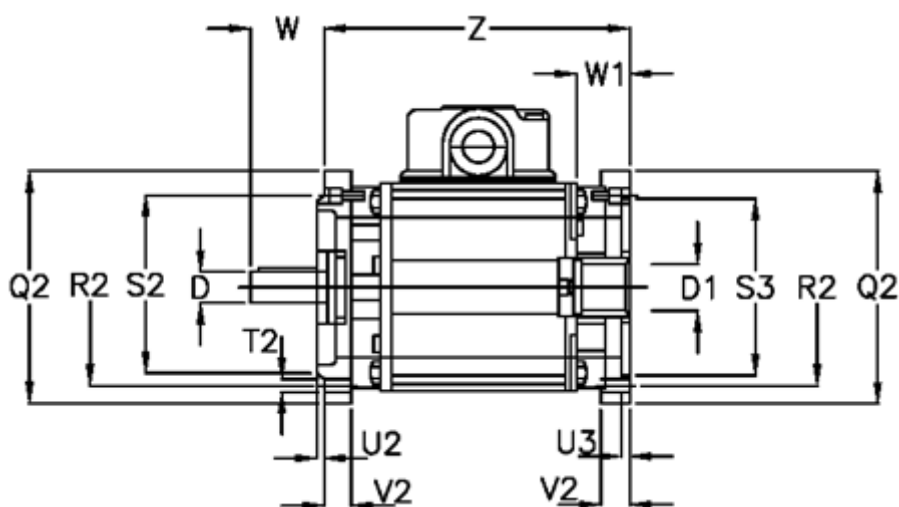

Article number: 4580706325

Description: Brake-Clutch combination  
NFF 07-63-EH-B14

## Measures

D = 11	U2 = 2.5
D1 = 11	U3 = 3.0
Q2 = 90	V2 = 14
R2 = 75	W = 23
S2 = 60	W1 = 24
S3 = 60	Z = 137
T2 = M5	
T3 = 6	